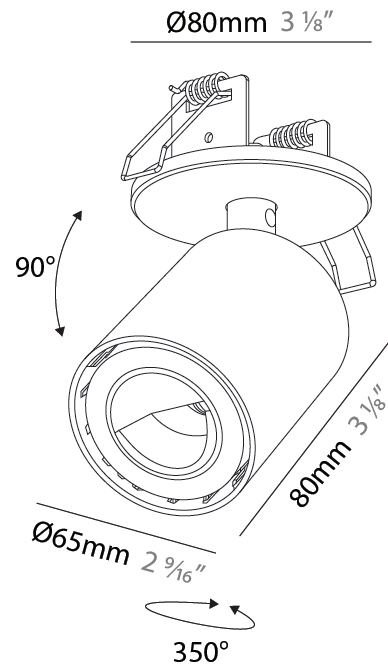

A3D357- -

base number   Finishes (Diamond)   Finishes (Triangle)

1. To build a product code in our configurator select the specify button on the base model # product page
2. To build a manual product code on this datasheet choose from the options listed below in blue font and add the suffix to the base model #

GENERAL

Series: Oiko Pro In
Partner: Prolicht
Division: Architectural
Installation: Surface
Product Type: Wallwash
Mounting Location: Ceiling
Light Distribution: Adjustable

PHYSICAL

Shape: Cylinder
Diameter (mm): 65
Diameter (in): 2 ⁹/₁₆
Height (mm): 120
Depth (mm): 50
Height (in): 4 ³/₄
Depth (in): 1 ¹⁵/₁₆

Fixture Finish: SSR / BKV / CWI / CRY / HAB / UFT / ITA / RUA / FTG / MYG / LOD / PUS / FRO / FUP / KIA / POP / BLS / SPG / MEY / GOH / CHC / COM / ABZ / JAG / OBR / MOS / ROR

Fixture Material: Aluminum
Cut-out Measurements: 68mm / 2 11/16"

ELECTRICAL

Lamp Type: LED
Input Wattage (W): 14.4
Total Output Wattage (W): 13
Driver Included: No
Driver Location: Remote
Driver Type: Constant Current - Universal
Driver Class: Class 2
Input Voltage (V): 120 - 277
Constant Current (MA): 700

LED

Number of LEDs: 1
Color Temperature (°K): 2700-6500 Tunable White
Max. Delivered Lumen (lm): 988 - 1162
Nominal Lumen (lm): 1242 - 1460
CRI: >90 CRI
Lamp Life (hrs): 50000

OPTICAL

Adjustability: Rotational 350°; Tilt 90°

RATINGS AND CERTIFICATIONS

Certified By: CSA Certified to UL and CSA Standards
IP rating: IP20

PROJECT
TYPE
SPECIFIER
QUANTITY
DATE