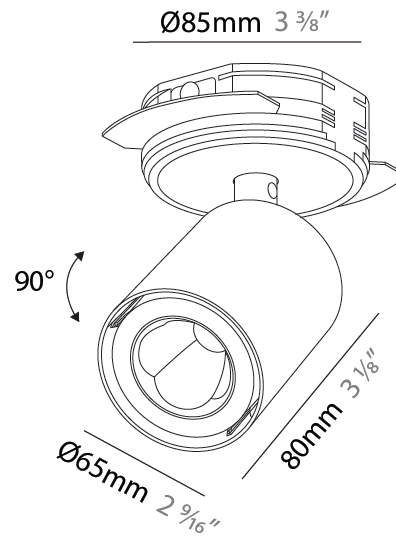

1. To build a product code in our configurator select the specify button on the base model # product page
2. To build a manual product code on this datasheet choose from the options listed below in blue font and add the suffix to the base model #

GENERAL

Series: Oiko Pro In
Partner: Prolicht
Division: Architectural
Installation: Trimless
Product Type: Spots
Mounting Location: Ceiling
Light Distribution: Adjustable

PHYSICAL

Aperture Sizes - Downlights: 2"
Shape: Cylinder
Diameter (mm): 65
Diameter (in): 2 ⁹/₁₆
Height (mm): 120
Depth (mm): 50
Height (in): 4 ³/₄
Depth (in): 1 ¹⁵/₁₆

Fixture Finish: SSR / BKV / CWI / CRY / HAB / UFT / ITA / RUA / FTG / MYG / LOD / PUS / FRO / FUP / KIA / POP / BLS / SPG / MEY / GOH / CHC / COM / ABZ / JAG / OBR / MOS / ROR

Fixture Material: Aluminum
Cut-out Measurements: 86mm / 3 3/8"

ELECTRICAL

Lamp Type: LED
Input Wattage (W): 19.1
Total Output Wattage (W): 17.3
Driver Included: No
Driver Location: Remote
Driver Type: Constant Current - Universal
Driver Class: Class 2
Input Voltage (V): 120 - 277
Constant Current (MA): 500

LED

Number of LEDs: 1
Color Temperature (°K): 2700 / 3000 / 3500 / 4000
Max. Delivered Lumen (lm): 1820 / 1829 / 1914 / 1932
Nominal Lumen (lm): 2040 / 2050 / 2146 / 2166
CRI: >90 CRI
Lamp Life (hrs): 50000

OPTICAL

Beam Angle: 62
Adjustability: Rotational 350°; Tilt 90°

RATINGS AND CERTIFICATIONS

Certified By: CSA Certified to UL and CSA Standards
IP rating: IP20