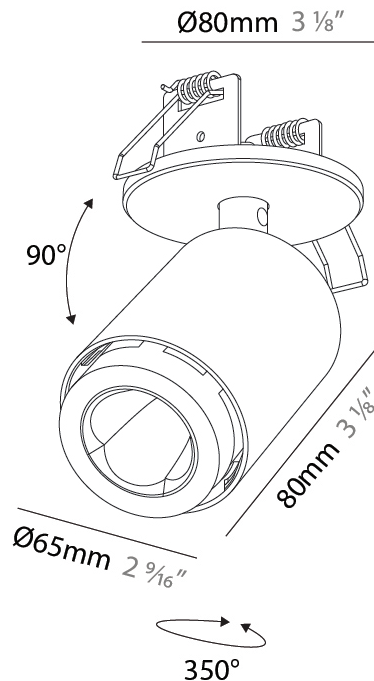

1. To build a product code in our configurator select the specify button on the base model # product page
2. To build a manual product code on this datasheet choose from the options listed below in blue font and add the suffix to the base model #

GENERAL

Series: Oiko Pro In
Partner: Prolicht
Division: Architectural
Installation: Surface
Product Type: Spots
Mounting Location: Ceiling
Light Distribution: Adjustable

PHYSICAL

Aperture Sizes - Downlights: 2"
Shape: Cylinder
Diameter (mm): 65
Diameter (in): 2 ⁹/₁₆
Height (mm): 120
Depth (mm): 50
Height (in): 4 ³/₄
Depth (in): 1 ¹⁵/₁₆

Fixture Finish: SSR / BKV / CWI / CRY / HAB / UFT / ITA / RUA / FTG / MYG / LOD / PUS / FRO / FUP / KIA / POP / BLS / SPG / MEY / GOH / CHC / COM / ABZ / JAG / OBR / MOS / ROR

Fixture Material: Aluminum
Cut-out Measurements: 68mm / 2 11/16"

ELECTRICAL

Lamp Type: LED
Input Wattage (W): 19.3
Total Output Wattage (W): 17.3
Driver Included: No
Driver Location: Remote
Driver Type: Constant Current - Universal
Driver Class: Class 2
Input Voltage (V): 120 - 277
Constant Current (MA): 500

LED

Number of LEDs: 1
Color Temperature (°K): 2700 / 3000 / 3500 / 4000
Max. Delivered Lumen (lm): 1510 / 1517 / 1588 / 1603
Nominal Lumen (lm): 2040 / 2050 / 2146 / 2166
CRI: >90 CRI
Lamp Life (hrs): 50000

OPTICAL

Beam Angle: 34
Adjustability: Rotational 350°; Tilt 90°

RATINGS AND CERTIFICATIONS

Certified By: CSA Certified to UL and CSA Standards
IP rating: IP20