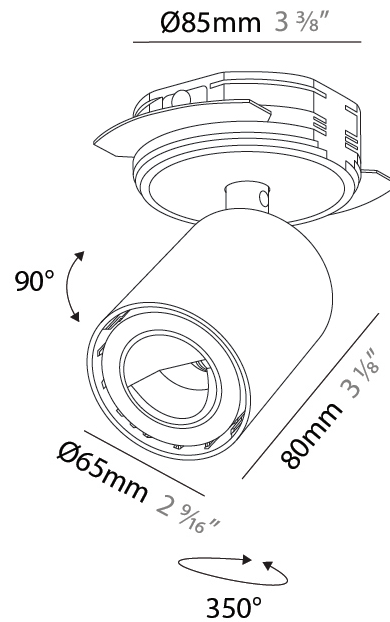

A3D361- _____ - _____
base number   Finishes (Diamond)   Finishes (Triangle)

1. To build a product code in our configurator select the specify button on the base model # product page
2. To build a manual product code on this datasheet choose from the options listed below in blue font and add the suffix to the base model #

GENERAL

Series: Oiko Pro In
Subseries: Oiko Pro In
Partner: Prolicht
Division: Architectural
Installation: Trimless
Product Type: Wallwash
Mounting Location: Ceiling
Light Distribution: Adjustable

PHYSICAL

Shape: Cylinder
Diameter (mm): 65
Diameter (in): 2 ⁹/₁₆
Height (mm): 120
Depth (mm): 50
Height (in): 4 ³/₄
Depth (in): 1 ¹⁵/₁₆

Fixture Finish: SSR / BKV / CWI / CRY / HAB / UFT / ITA / RUA / FTG / MYG / LOD / PUS / FRO / FUP / KIA / POP / BLS / SPG / MEY / GOH / CHC / COM / ABZ / JAG / OBR / MOS / ROR

Fixture Material: Aluminum
Cut-out Measurements: 68mm / 2 11/16"

ELECTRICAL

Lamp Type: LED
Input Wattage (W): 14.4
Total Output Wattage (W): 13.1
Driver Included: No
Driver Location: Remote
Driver Type: Constant Current - Universal
Driver Class: Class 2
Input Voltage (V): 120
Constant Current (MA): 700

LED

Number of LEDs: 1
Color Temperature (°K): 2700-6500 Tunable White
Max. Delivered Lumen (lm): 988 - 1162
Nominal Lumen (lm): 1242 - 1460
CRI: >90 CRI
Lamp Life (hrs): 50000

OPTICAL

Adjustability: Rotational 350°; Tilt 90°

RATINGS AND CERTIFICATIONS

Certified By: CSA Certified to UL and CSA Standards
IP rating: IP20