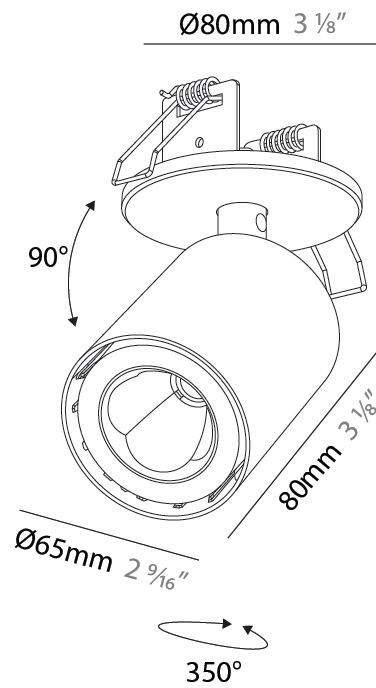

1. To build a product code in our configurator select the specify button on the base model # product page
2. To build a manual product code on this datasheet choose from the options listed below in blue font and add the suffix to the base model #

GENERAL

Series: Oiko Pro In
Partner: Prolicht
Division: Architectural
Installation: Surface
Product Type: Spots
Mounting Location: Ceiling
Light Distribution: Adjustable

PHYSICAL

Aperture Sizes - Downlights: 2"
Shape: Cylinder
Diameter (mm): 65
Diameter (in): 2 ⁹/₁₆
Height (mm): 120
Depth (mm): 50
Height (in): 4 ³/₄
Depth (in): 1 ¹⁵/₁₆

Fixture Finish: SSR / BKV / CWI / CRY / HAB / UFT / ITA / RUA / FTG / MYG / LOD / PUS / FRO / FUP / KIA / POP / BLS / SPG / MEY / GOH / CHC / COM / ABZ / JAG / OBR / MOS / ROR

Fixture Material: Aluminum
Cut-out Measurements: 68mm / 2 11/16"

ELECTRICAL

Lamp Type: LED
Input Wattage (W): 19
Total Output Wattage (W): 17.3
Driver Included: No
Driver Location: Remote
Driver Type: Constant Current - Universal
Driver Class: Class 2
Input Voltage (V): 120 - 277
Constant Current (MA): 500

LED

Number of LEDs: 1
Color Temperature (°K): 2700 / 3000 / 3500 / 4000
Max. Delivered Lumen (lm): 1820 / 1829 / 1914 / 1932
Nominal Lumen (lm): 2040 / 2050 / 2146 / 2166
CRI: >90 CRI
Lamp Life (hrs): 50000

OPTICAL

Beam Angle: 62
Adjustability: Rotational 350°; Tilt 90°

RATINGS AND CERTIFICATIONS

Certified By: CSA Certified to UL and CSA Standards
IP rating: IP20