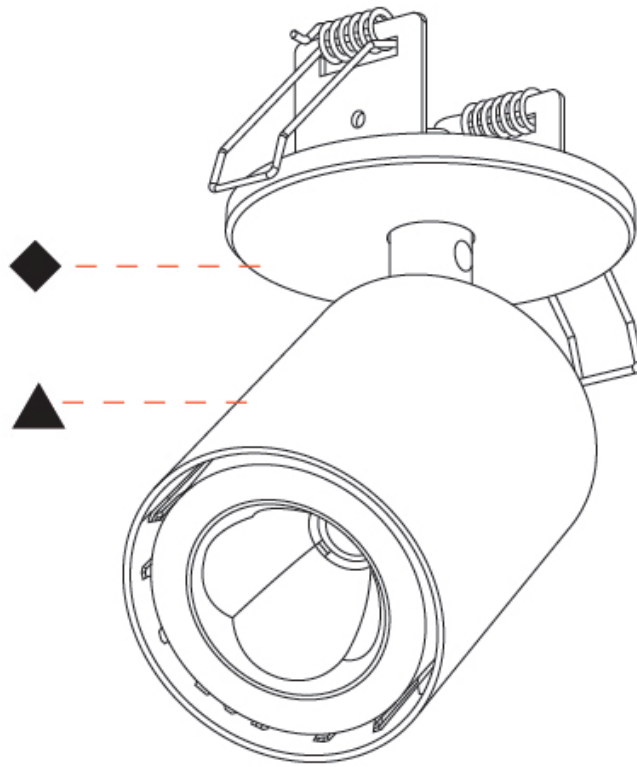

A3D346-

PROJECT _____

TYPE _____

SPECIFIER _____

QUANTITY _____

DATE _____

A