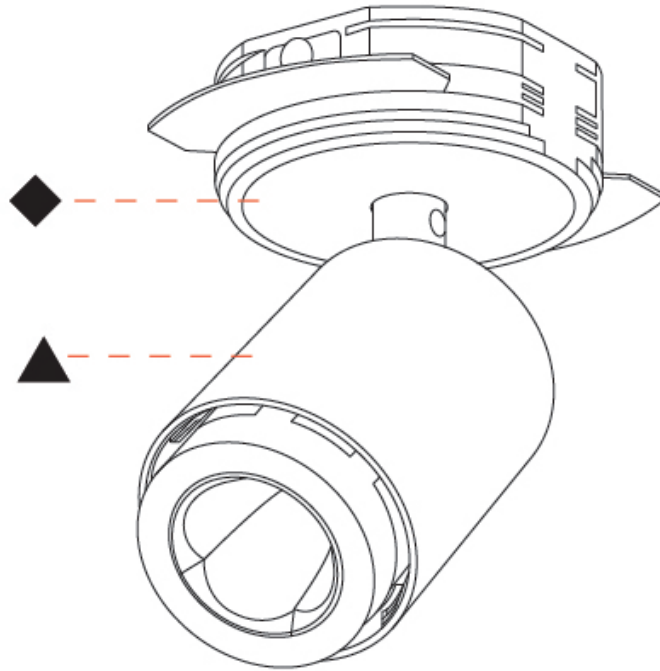

A3D362-

PROJECT _____

TYPE _____

SPECIFIER _____

QUANTITY _____

DATE _____