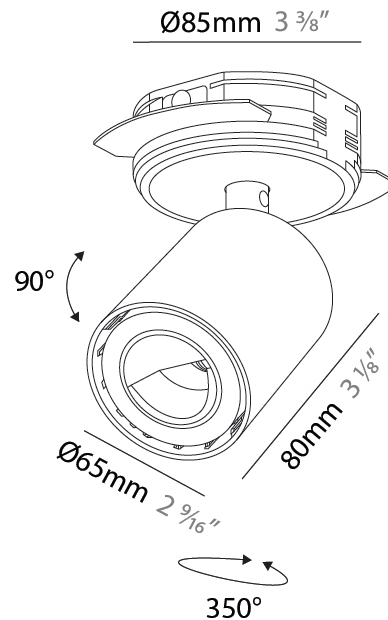

1. To build a product code in our configurator select the specify button on the base model # product page
2. To build a manual product code on this datasheet choose from the options listed below in blue font and add the suffix to the base model #

GENERAL

Series: Oiko Pro In
Partner: Prolicht
Division: Architectural
Installation: Trimless
Product Type: Wallwash
Mounting Location: Ceiling
Light Distribution: Adjustable

PHYSICAL

Shape: Cylinder
Diameter (mm): 65
Diameter (in): 2 ⁹/₁₆
Height (mm): 120
Depth (mm): 50
Height (in): 4 ³/₄
Depth (in): 1 ¹⁵/₁₆
Ceiling Thickness (mm): 10 - 25
Ceiling Thickness (in): 1/16" - 1 3/16"
Fixture Finish: SSR / BKV / CWI / CRY / HAB / UFT / ITA / RUA / FTG / MYG / LOD / PUS / FRO / FUP / KIA / POP / BLS / SPG / MEY / GOH / CHC / COM / ABZ / JAG / OBR / MOS / ROR
Fixture Material: Aluminum
Cut-out Measurements: 86mm / 3 3/8"

ELECTRICAL

Lamp Type: LED
Input Wattage (W): 19.1
Total Output Wattage (W): 17.3
Driver Included: No
Driver Location: Remote
Driver Type: Constant Current - Universal
Driver Class: Class 2
Input Voltage (V): 120 - 277
Constant Current (MA): 500

LED

Number of LEDs: 1
Color Temperature (°K): 2700 / 3000 / 3500 / 4000
Max. Delivered Lumen (lm): 1624 / 1632 / 1708 / 1724
Nominal Lumen (lm): 2040 / 2050 / 2146 / 2166
CRI: >90 CRI
Lamp Life (hrs): 50000

OPTICAL

Adjustability: Rotational 350°; Tilt 90°

RATINGS AND CERTIFICATIONS

Certified By: CSA Certified to UL and CSA Standards
IP rating: IP20