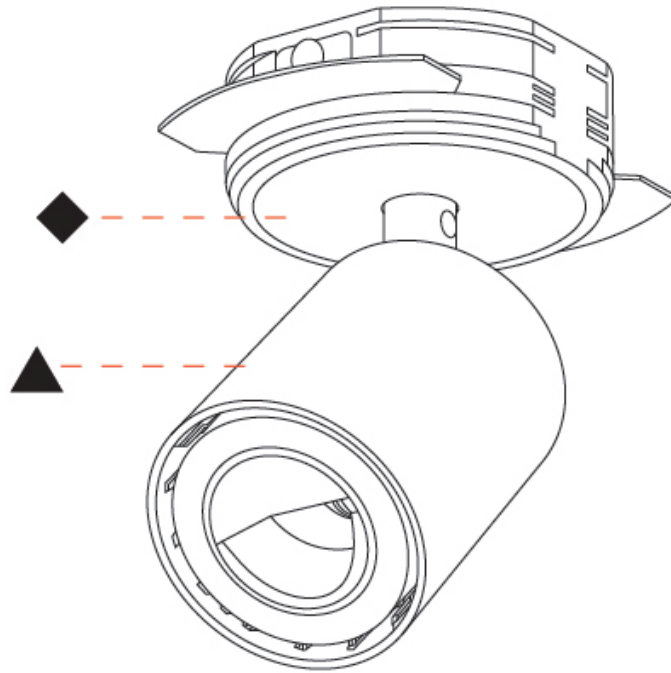

A3D361-

PROJECT _____

TYPE _____

SPECIFIER _____

QUANTITY _____

DATE _____