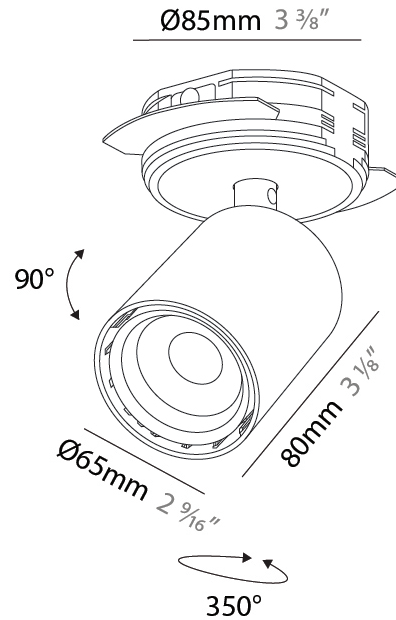

1. To build a product code in our configurator select the specify button on the base model # product page
2. To build a manual product code on this datasheet choose from the options listed below in blue font and add the suffix to the base model #

GENERAL

Series: Oiko Pro In
Partner: Prolicht
Division: Architectural
Installation: Trimless
Product Type: Spots
Mounting Location: Ceiling
Light Distribution: Adjustable

PHYSICAL

Aperture Sizes - Downlights: 2"
Shape: Cylinder
Diameter (mm): 65
Diameter (in): 2 ⁹/₁₆
Height (mm): 120
Depth (mm): 50
Height (in): 4 ³/₄
Depth (in): 1 ¹⁵/₁₆

Fixture Finish: SSR / BKV / CWI / CRY / HAB / UFT / ITA / RUA / FTG / MYG / LOD / PUS / FRO / FUP / KIA / POP / BLS / SPG / MEY / GOH / CHC / COM / ABZ / JAG / OBR / MOS / ROR

Fixture Material: Aluminum
Cut-out Measurements: 86mm / 3 3/8"

ELECTRICAL

Lamp Type: LED
Input Wattage (W): 121
Total Output Wattage (W): 19.1
Driver Included: No
Driver Location: Remote
Driver Type: Constant Current - Universal
Driver Class: Class 2
Input Voltage (V): 120 - 277
Constant Current (MA): 500

LED

Number of LEDs: 1
Color Temperature (°K): 2700 / 3000 / 3500 / 4000
Max. Delivered Lumen (lm): 1624 / 1632 / 1708 / 1724
Nominal Lumen (lm): 2040 / 2050 / 2146 / 2166
CRI: >90 CRI
Lamp Life (hrs): 50000

OPTICAL

Beam Angle: 14
Adjustability: Rotational 350°; Tilt 90°

RATINGS AND CERTIFICATIONS

Certified By: CSA Certified to UL and CSA Standards
IP rating: IP20

PROJECT
TYPE
SPECIFIER
QUANTITY
DATE