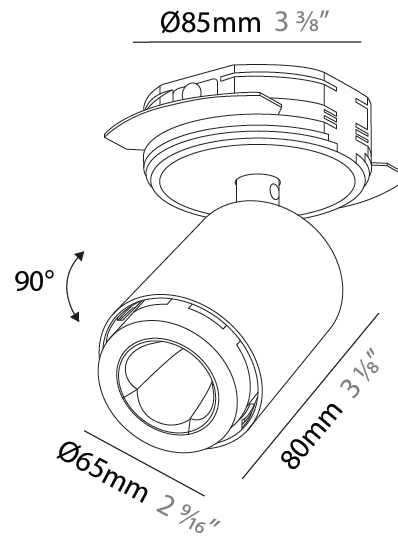

OIKO PRO IN TRIMLESS

A3D362- -

base number   Finishes (Diamond)   Finishes (Triangle)

1. To build a product code in our configurator select the specify button on the base model # product page
2. To build a manual product code on this datasheet choose from the options listed below in blue font and add the suffix to the base model #

GENERAL

Series: Oiko Pro In
Partner: Prolicht
Division: Architectural
Installation: Trimless
Product Type: Spots
Mounting Location: Ceiling
Light Distribution: Adjustable

PHYSICAL

Aperture Sizes - Downlights: 2"
Shape: Cylinder
Diameter (mm): 65
Diameter (in): 2 ⁹/₁₆
Height (mm): 120
Depth (mm): 50
Height (in): 4 ³/₄
Depth (in): 1 ¹⁵/₁₆

Fixture Finish: SSR / BKV / CWI / CRY / HAB / UFT / ITA / RUA / FTG / MYG / LOD / PUS / FRO / FUP / KIA / POP / BLS / SPG / MEY / GOH / CHC / COM / ABZ / JAG / OBR / MOS / ROR

Fixture Material: Aluminum
Cut-out Measurements: 68mm / 2 11/16"

ELECTRICAL

Lamp Type: LED
Input Wattage (W): 19.3

LED

Number of LEDs: 1
Color Temperature (°K): 2700-6500 Tunable White
Max. Delivered Lumen (lm): 919 - 1081
Nominal Lumen (lm): 1242 - 1460
CRI: >90 CRI
Lamp Life (hrs): 50000

OPTICAL

Beam Angle: 34°
Adjustability: Rotational 350°; Tilt 90°

RATINGS AND CERTIFICATIONS

Certified By: CSA Certified to UL and CSA Standards
IP rating: IP20

PROJECT
TYPE
SPECIFIER
QUANTITY
DATE