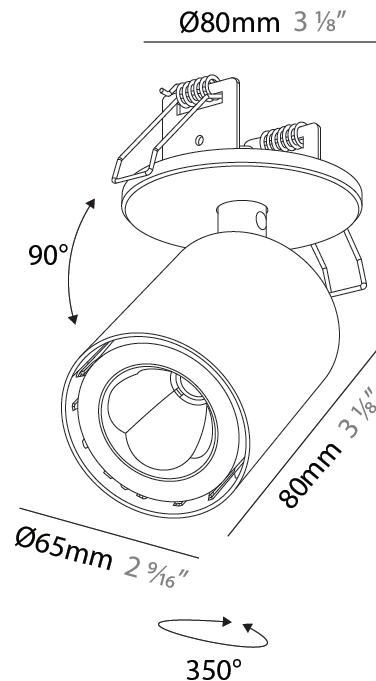

base number   Finishes (Diamond)   Finishes (Triangle)

1. To build a product code in our configurator select the specify button on the base model # product page
2. To build a manual product code on this datasheet choose from the options listed below in blue font and add the suffix to the base model #

GENERAL

Series: Oiko Pro In
Partner: Prolicht
Division: Architectural
Installation: Surface
Product Type: Spots
Mounting Location: Ceiling
Light Distribution: Adjustable

PHYSICAL

Aperture Sizes - Downlights: 2"
Shape: Cylinder
Diameter (mm): 65
Diameter (in): 2 ⁹/₁₆
Height (mm): 120
Depth (mm): 50
Height (in): 4 ³/₄
Depth (in): 1 ¹⁵/₁₆

Fixture Finish: SSR / BKV / CWI / CRY / HAB / UFT / ITA / RUA / FTG / MYG / LOD / PUS / FRO / FUP / KIA / POP / BLS / SPG / MEY / GOH / CHC / COM / ABZ / JAG / OBR / MOS / ROR

Fixture Material: Aluminum
Cut-out Measurements: 68mm / 2 11/16"

ELECTRICAL

Lamp Type: LED
Input Wattage (W): 14.4
Total Output Wattage (W): 13.1
Driver Included: No
Driver Location: Remote
Driver Type: Constant Current - Universal
Driver Class: Class 2
Input Voltage (V): 120 - 277
Constant Current (MA): 700

LED

Number of LEDs: 1
Color Temperature (°K): 2700 / 3000 / 3500 / 4000
Max. Delivered Lumen (lm): 1008 - 1186
Nominal Lumen (lm): 1242 - 1460
CRI: >90 CRI
Lamp Life (hrs): 50000

OPTICAL

Beam Angle: 50
Adjustability: Rotational 350°; Tilt 90°

RATINGS AND CERTIFICATIONS

Certified By: CSA Certified to UL and CSA Standards
IP rating: IP20