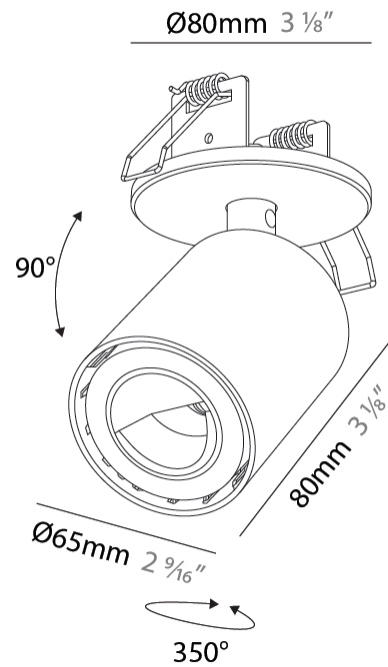

GENERAL

Series: Oiko Pro In
Partner: Prolicht
Division: Architectural
Installation: Surface
Product Type: Wallwash
Mounting Location: Ceiling
Light Distribution: Adjustable

PHYSICAL

Shape: Cylinder
Diameter (mm): 65
Diameter (in): 2 5/16
Width (mm): 80
Width (in): 3 1/8
Height (mm): 120
Height (in): 4 3/4
Ceiling Thickness (mm): 1 - 25
Ceiling Thickness (in): 1/16 - 1
Min. Recessing Depth (mm): 50
Min. Recessing Depth (in): 1 15/16
Weight (kg): 0.441
Weight (lbs): 0.972
Fixture Finish: SSR / BKV / CWI / CRY / HAB / UFT / ITA / RUA / FTG / MYG / LOD / PUS / FRO / FUP / KIA / POP / BLS / SPG / MEY / GOH / CHC / COM / ABZ / JAG / OBR / MOS / ROR
Fixture Material: Aluminum
Cut-out Measurements: 68mm / 2 11/16"

ELECTRICAL

Lamp Type: LED
Input Wattage (W): 19.3
Total Output Wattage (W): 17.3
Dimming: Tri-Mode (Non-Dimming and Phase Dimming (120Vac only) and 0-10V Dimming)
Driver Included: No
Driver Location: Remote
Driver Type: Constant Current - Universal
Driver Class: Class 2
Housing: ENCP3
Input Voltage (V): 120 - 277
Constant Current (MA): 500

LED

Number of LEDs: 1
Color Temperature (°K): 2700 / 3000 / 3500 / 4000
Max. Delivered Lumen (lm): 1624 / 1632 / 1708 / 1724
Nominal Lumen (lm): 2040 / 2050 / 2146 / 2166
CRI: >90 CRI
Lamp Life (hrs): 50000

OPTICAL

Adjustability: Rotational 350°; Tilt 90°

RATINGS AND CERTIFICATIONS

Certified By: CSA Certified to UL and CSA Standards
IP rating: IP20